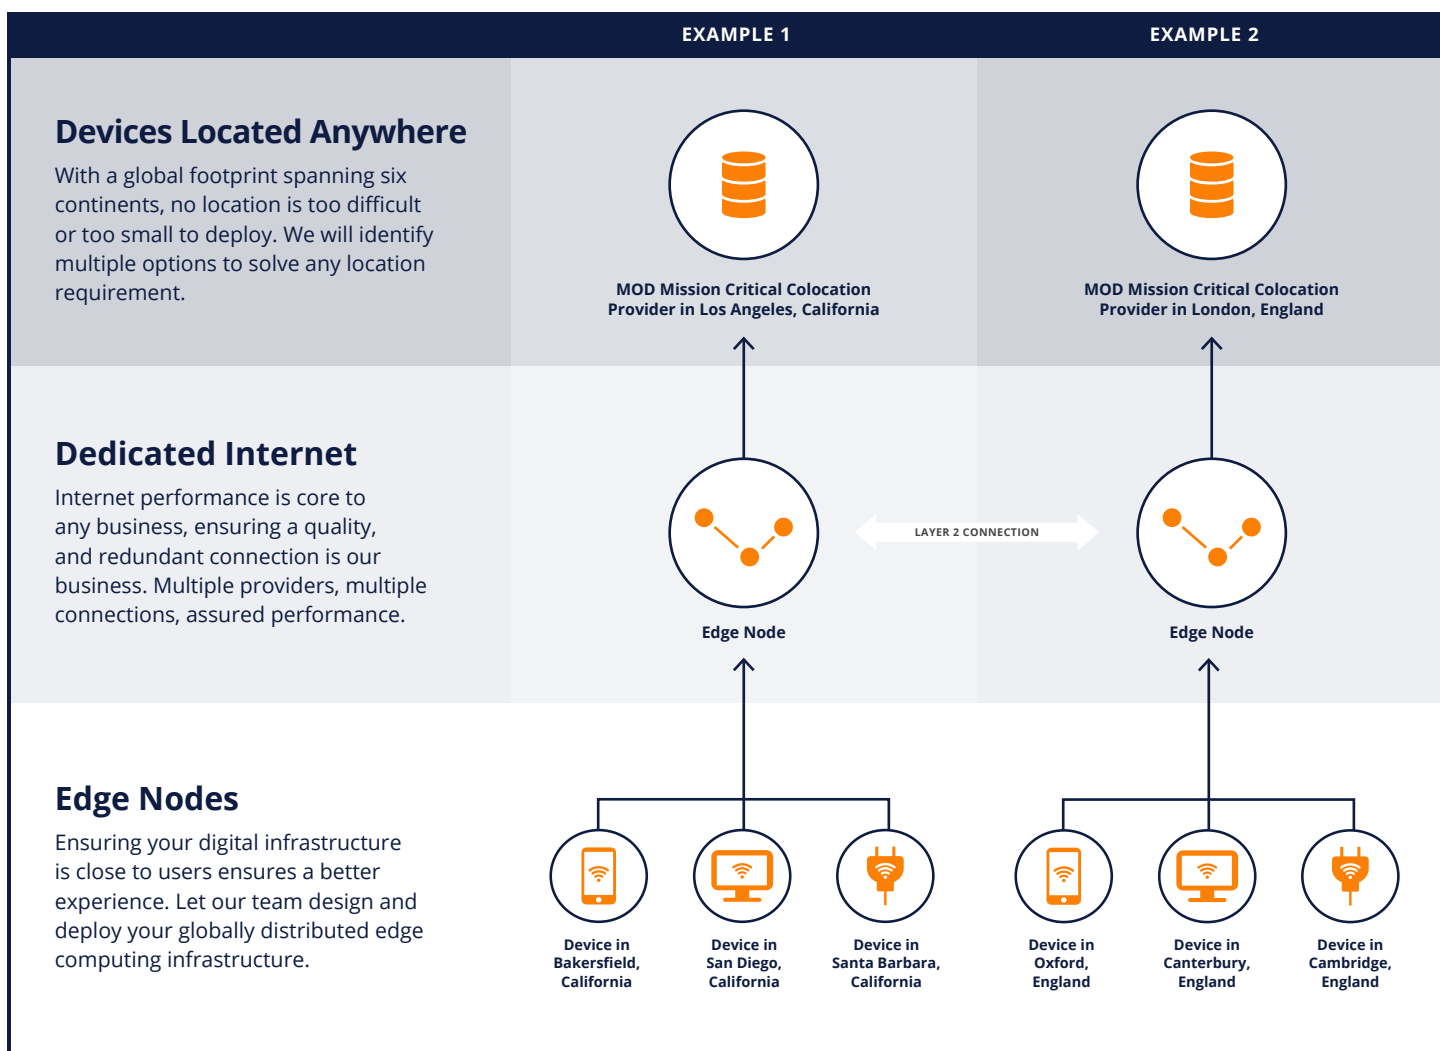

# COLOCATION, NETWORK, & CLOUD UNDER ONE ROOF.

With our proprietary digital infrastructure management platform, you pay for what you need and you can control every aspect of your digital deployment through a single-interface. Scale your colocation up or down, relocate to a closer facility, control packet paths across your network directly to exit nodes, directly connect to cloud providers and achieve better network performance.

## Cloud Partners

(AWS, Azure, Google Cloud, and more!)

- PaaSPort has the purchasing power with the cloud services, discounted rates with AWS, Google Cloud, Azure.
- Create hosted connections with AWS, Google Cloud and Microsoft Azure. Create layer 2 connects between data centers across the globe

# EDGE COMPUTING STREAMLINED, UNDER ONE ROOF.

## PaaSPort Streamlines Edge Computing

Edge computing is a distributed computing paradigm that brings computation and data storage closer to the sources of data. Edge deployments improve network performance, creates efficiencies in network design and can save companies thousands of dollars. A common misconception is that edge and IoT are synonymous.